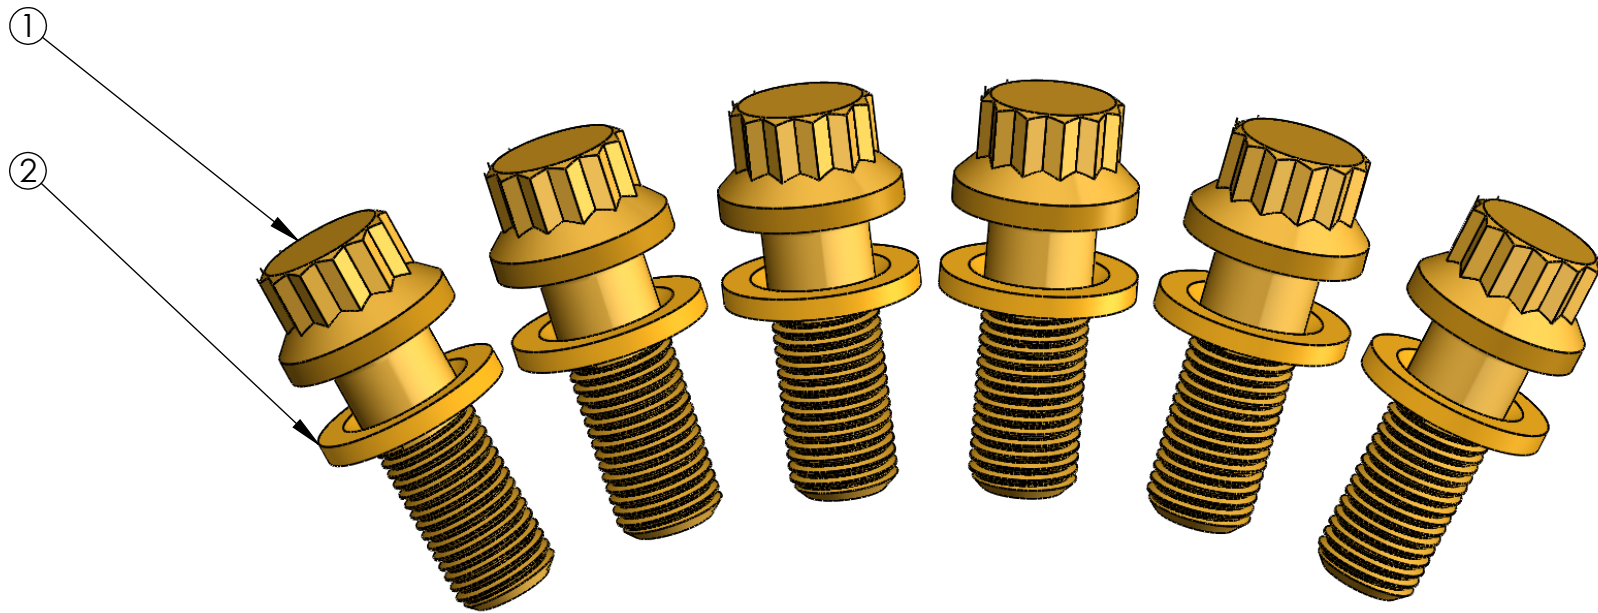

ITEM	PART NO.	DESCRIPTION	QTY.
1	357937-16	3/8-24 X 1.00 12PT	6
2	352510-06	3/8 NAS WAHSER	6

ENGINEERING INCORPORATED
 TEL: 530-292-3133 - FAX: 530-292-3738

NAS DEGREE RING BOLT KIT 0.375-24 X 1.0